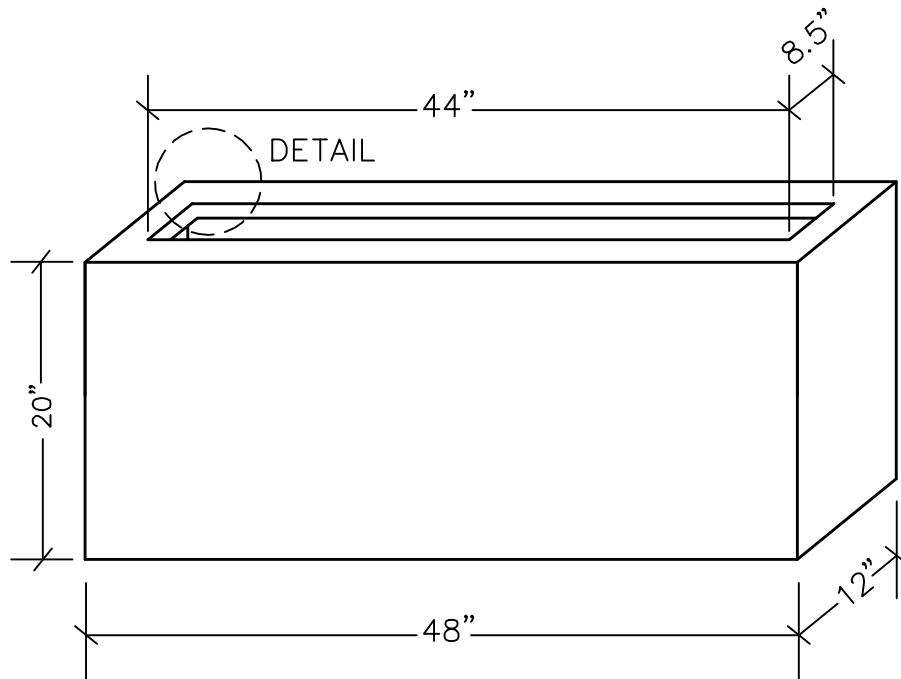

CANNON PLANTER
MODEL NUMBER 1CA-481220

DETAIL